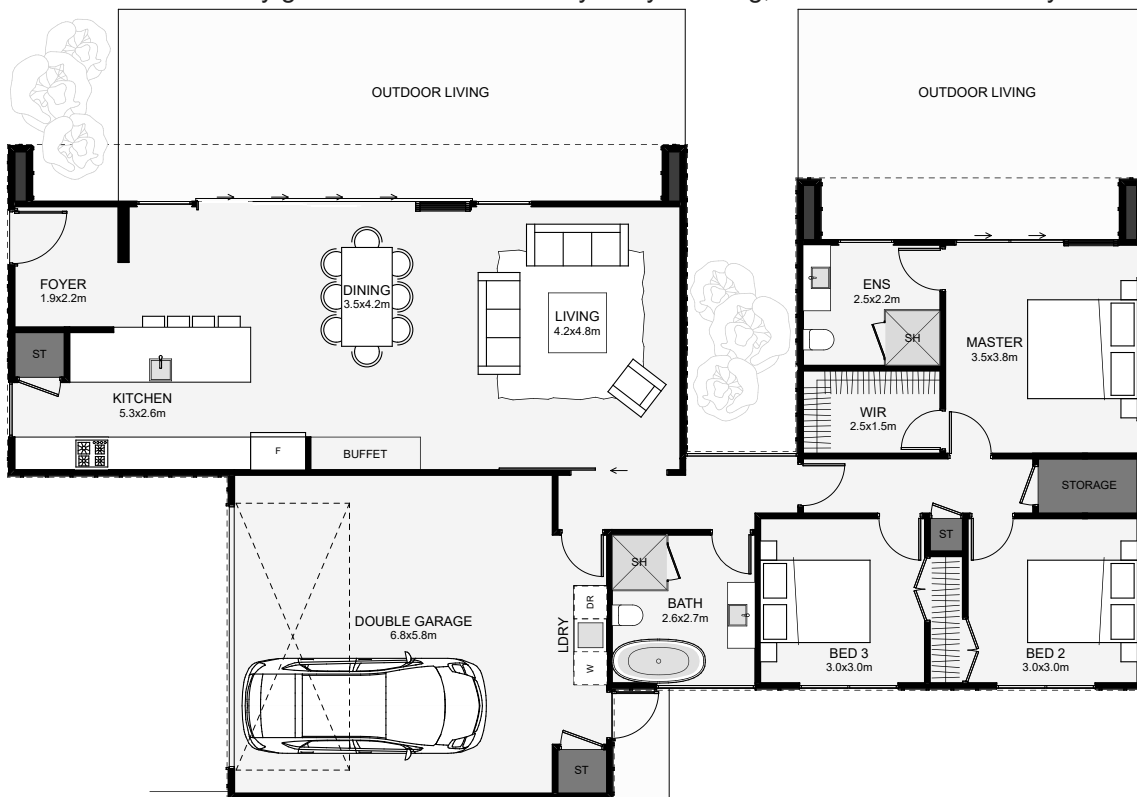

Narrow in width, yet highly functional and modern, this home does it all at the same time! Shown with board/batten and horizontal shiplap timber, this helps the home gain its edgy look. The windows and doors on the northern side are jointed by a powder-coated metal flashing to give the appearance of full-height architectural glazing. The house splits into two forms, one the master, the other the living. Bedrooms are positioned separate from the main living space, while the bathroom can still be accessed by guests. If function and style is your thing, this home is the home you're looking for.

Floor Area: 169m²

2 3 2 1 22.1m 11.3m

Contact Brendon:
 Ph: 021 0222 1999
 E: info@elementnz.com
 www.elementnz.com